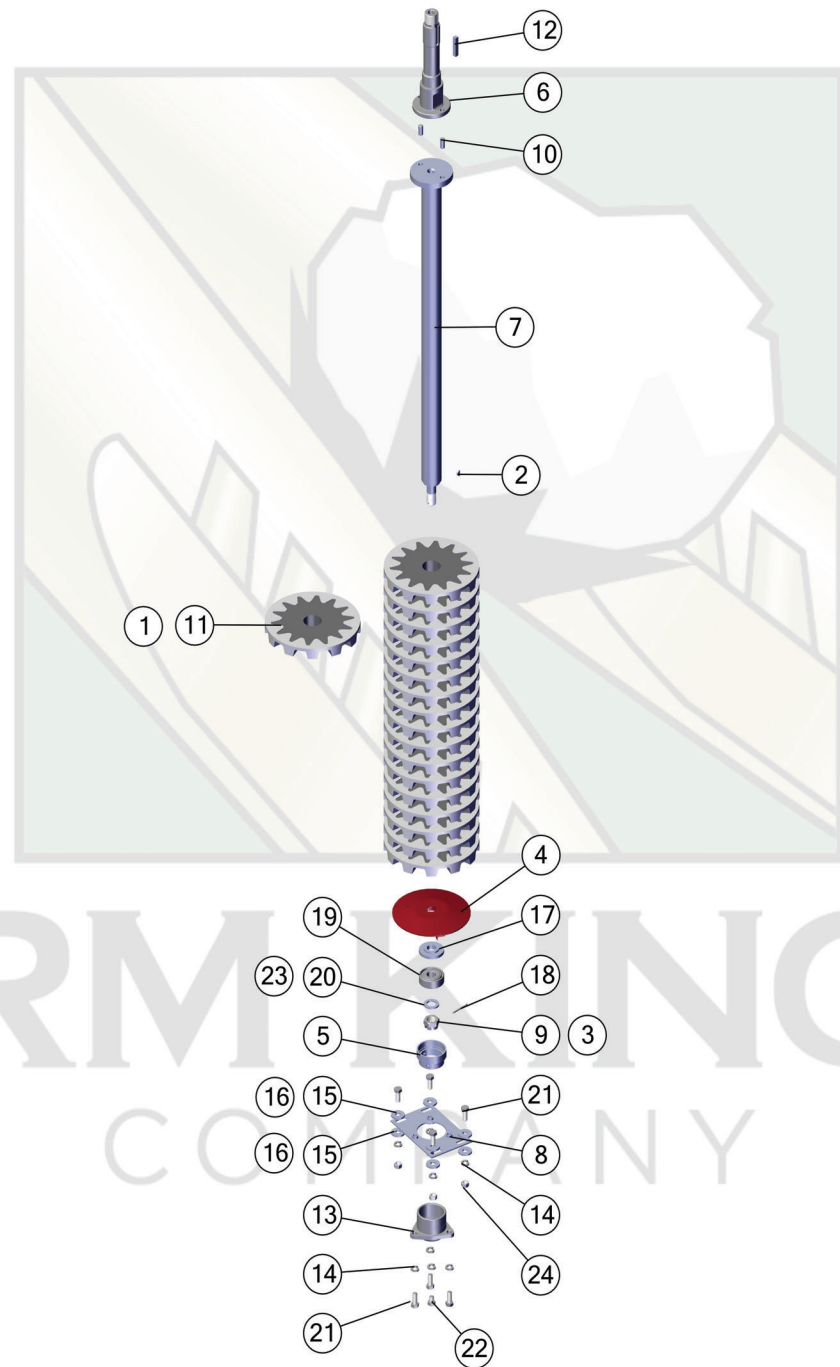

DOFFER ASSEMBLY

MODELS 2022- 635

Version 1.1

EMAIL: INFO@RMKING.COM
TEL: 559.266.0258

DOFFER ASSEMBLY

MODELS 2022- 635

Version 1.1

| ID | Part Number | Description | Model | MFG |
|----|-------------|--------------|-----------|-----|
| 1 | 123175A1 | Doffer | 2022-2155 | OEM |
| 2 | 126-113 | Key | 2022-635 | OEM |
| 3 | 128658A1 | Nut Slotted | 2022-2055 | OEM |
| 4 | 1329439C1 | Disc | 2022-635 | OEM |
| 5 | 1339066C1 | Bearing Cap | 2022-635 | OEM |
| 6 | 1982374C1 | Shaft | 2022-635 | RMK |
| 7 | 1982375C1 | Doffer Shaft | 2022-635 | RMK |
| 8 | 223977C1 | Plate | 2022-635 | OEM |
| 9 | 25-1312 | Nut Slotted | 2022-2055 | RMK |
| 10 | 37-1614 | Dowel | 2022-635 | RMK |
| 11 | 383311A1 | Doffer | 2555-635 | RMK |
| 12 | 457400R1 | Key | 2022-635 | OEM |
| 13 | 669806R2 | Doffer Cup | 2022-635 | RMK |

| ID | Part Number | Description | Model | MFG |
|----|-------------|-------------------|------------|-----|
| 14 | 80680 | Lock Washer - 3/8 | 2022-635 | RMK |
| 15 | 86624186 | Washer | CPX420-635 | OEM |
| 16 | 86625241 | Washer | 2022-2555 | OEM |
| 17 | 87282C1 | Spacer | 2022-635 | OEM |
| 18 | 87395 | Pin | 2022-635 | OEM |
| 19 | 87440726 | Bearing | 2022-635 | RMK |
| 20 | 87613198 | Washer | CPX420-635 | OEM |
| 21 | 88206 | Bolt - 3/8 x 1 | 2022-635 | RMK |
| 22 | 88814 | Bolt - 3/8 x 1/2 | 2022-635 | RMK |
| 23 | 95-81056 | Washer | 2022-2555 | OEM |
| 24 | 9628503 | Nut - 3/8 | 2022-635 | RMK |

NOTES:

1. 123175A1 REPLACES 204710C2
7. 1982375C1 REPLACES 131435A1
14. 80680 REPLACES 492-11038
15. 86624186 REPLACES 496-41041
16. 86625241 REPLACES 496-21041
18. 87395 REPLACES 432-820
19. 87440726 REPLACES 669807R91
20. 87613198 REPLACES 495-81039
21. 88206 REPLACES 413-616
22. 88814 REPLACES 413-68
24. 9628503 REPLACES 425-106