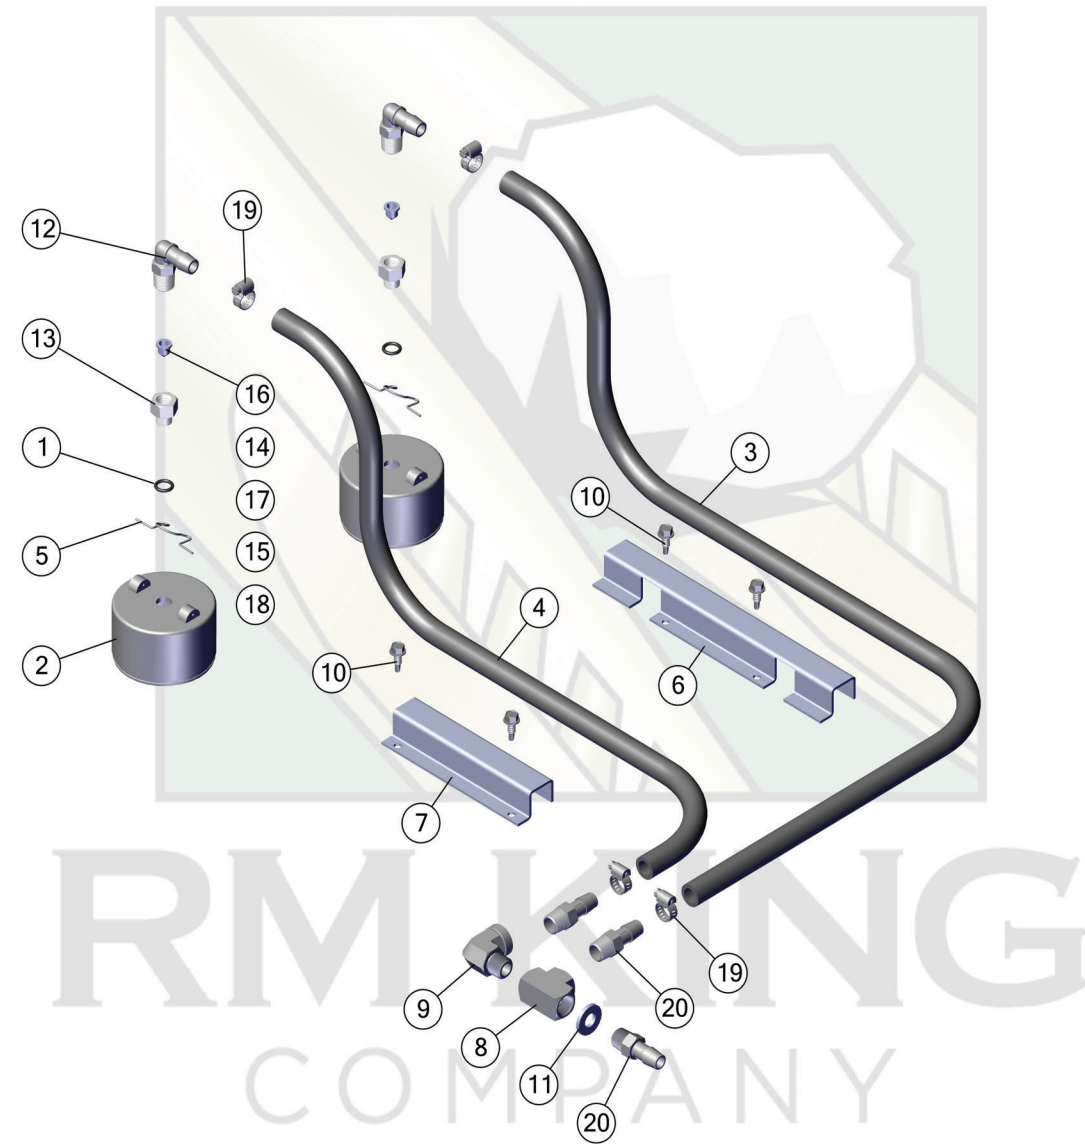

MOISTENER WATER LINES AND FITTINGS

MODELS 2022 – 635

Version 1.1

EMAIL: INFO@RMKING.COM
TEL: 559.266.0258

MOISTENER WATER LINES AND FITTINGS

MODELS 2022 – 635

Version 1.1

ID	Part Number	Description	Model	MFG
1	128999	O-Ring	2022-635	OEM
2	1338549C1	Cover	2022-635	OEM
3	1338767C2	Hose 45in	2055-635	OEM
4	1338768C2	Hose 20in	2055-635	OEM
5	1338960C2	Clip	2022-635	OEM
6	1990401C1	Shield	2055-635	OEM
7	1990402C1	Shield	2055-635	OEM
8	217-10	Fitting	2022-635	OEM
9	217-20	Fitting	2022-635	OEM
10	276-1478	Screw	2055-635	OEM
11	495-81009	Washer	2022-635	OEM

ID	Part Number	Description	Model	MFG
12	51403283	Fitting	2022-635	OEM
13	51405106	Nut	2022-635	OEM
14	51405592	Nozzle No. 3	2022-635	OEM
15	51405593	Nozzle No. 4	2022-635	OEM
16	51405594	Nozzle No. 6	2022-635	OEM
17	51406243	Nozzle No. 8	2022-635	OEM
18	51406244	Nozzle No.2	2022-635	OEM
19	86625022	Clamp	2022-635	OEM
20	87575678	Fitting	2022-635	OEM

NOTES:

- 1. 128999 REPLACES 238-5111
- 2. 51403283 REPLACES 144390A
- 4. 51405592 REPLACES 1984327C2
- 5. 51405593 REPLACES 1990347C1
- 6. 51405594 REPLACES 1984326C2
- 7. 51406243 REPLACES 1990346C1
- 8. 51406244 REPLACES 1990348C1
- 9. 86625022 REPLACES 214-1704
- 20. 87575678 REPLACES 217-114